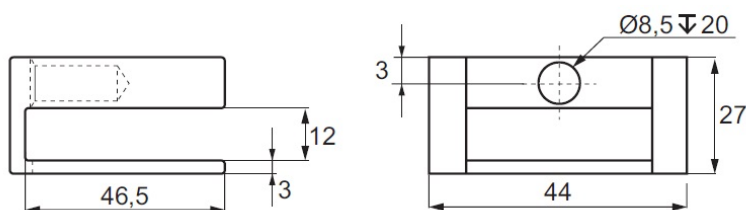

PRODUCT SHEET

Description:

Striker Plate F/Glass Door Lock "Thor", F/8mm Glass/Glass, Brushed Aluminum, 60x50x27 mm, No Drilling

Item number:

17.87.761-0

Units	Box	Carton	HS Code	Barcode
Pcs.	1	96	8301600090	
				5704866466608

SISO A/S

Mileparken 11
DK-2740 Skovlunde
Denmark
VAT: DK 24786013

Phone +45 45 830 900

www.siso.dk
siso@siso.dk

Danske Bank
Nytorv Branch
Copenhagen
SWIFT: DABADKKK

Account no.
4180 3112 112936
IBAN Account
DK7230003112112936