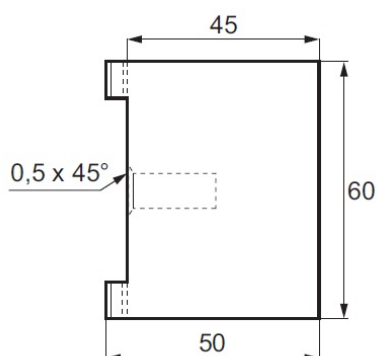

## Description:

Striker Plate F/Glass Door Lock "Thor", F/8mm Glass/Glass, Brushed Aluminum, 60x50x27 mm, No Drilling

## Item number:

17.87.761-0

Units	Box	Carton	HS Code	Barcode
Pcs.	1	96	8301600090	
				5704866466608